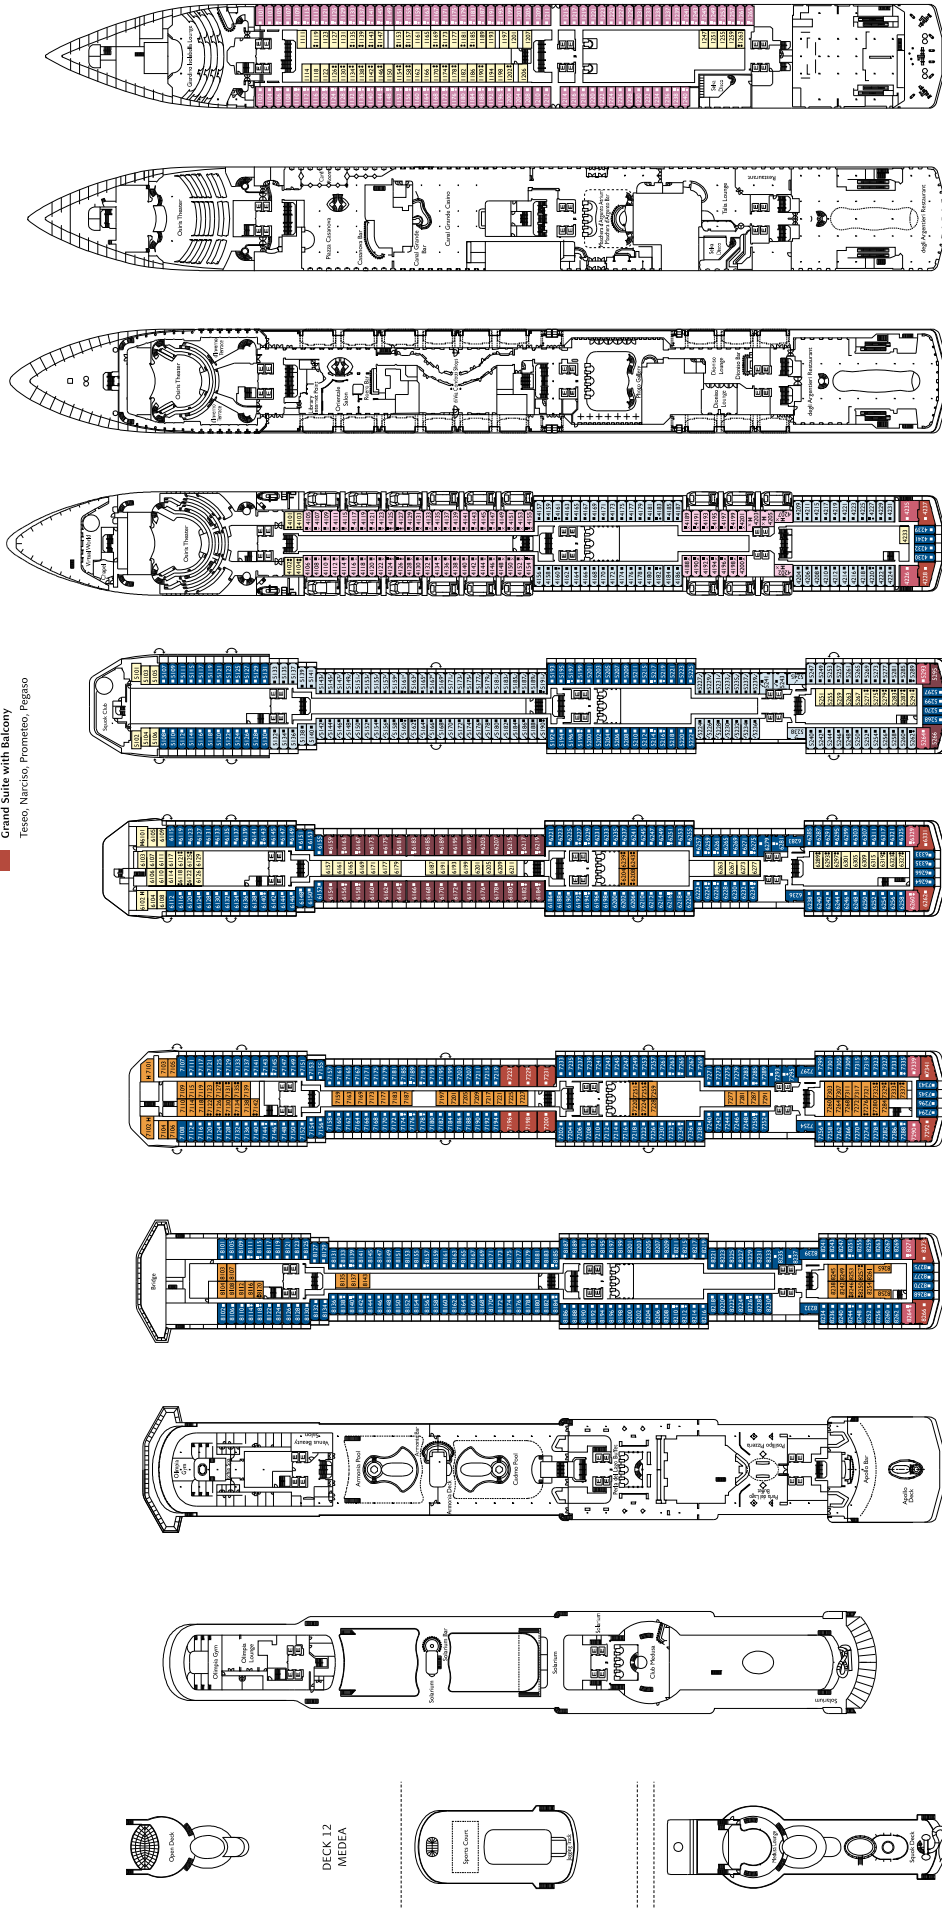

Costa Mediterranea

Grt: 86.000 t
Length: 958 ft
Width: 105 ft
Cruising speed: 22 knots
Double Occupancy Capacity: 2.114

Inside cabins

- Classic
- Premium

Balcony Cabins

- Classic
- Premium

Suites

- Suite with Balcony
- Teseo, Orfeo, Narciso, Prometeo, Pegaso
- Panorama Suite with Balcony
- Narciso, Orfeo
- Grand Suite with Balcony
- Teseo, Narciso, Prometeo, Pegaso

DECK 11 PANDORA

DECK 10 CLEOPATRA

DECK 9 ARMONIA

DECK 8 PECASO

DECK 7 PROMETEO

DECK 6 NARCISO

DECK 5 ORFEO

PONTE 4 TESSO

DECK 3 BACCO

DECK 2 TERSICORO

DECK 1 CIRCE